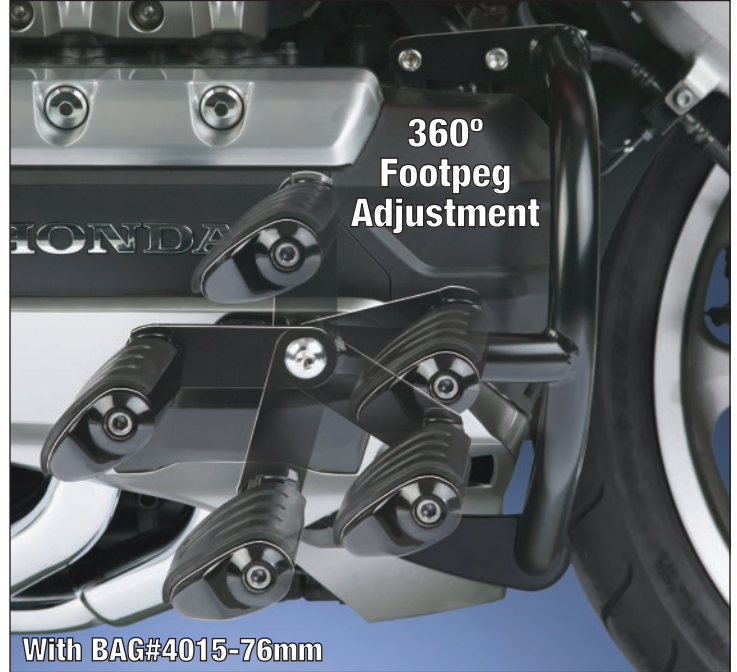

Part No.	Size / Coating / Color
N20022	Low / Quantum / Light Tint
N20023	Mid / Quantum / Clear
N20024	Tall / Quantum / Clear

Height	Width	Retail
17.75" (45.1cm)	21.38" (54.3cm)	\$199.95
19.75" (50.1cm)	22.38" (56.8cm)	\$209.95
21.75" (55.2cm)	23.25" (59.0cm)	\$219.95

NEW!

COMFORT BARS AND WINDSCREENS FOR GL1800 GOLD WING

COMFORT BARS WITH TWO FINISH OPTIONS

- Attach your favorite footrests with our adjustable mounts that allow upward, rearward or downward positioning
- Or install your favorite accessory (lights, horns, etc.) at any location on the bars
- Constructed from 1.00" (24mm) tubing in your choice of
 - steel with e-coat and black powdercoat finish; or
 - stainless steel with electropolished finish