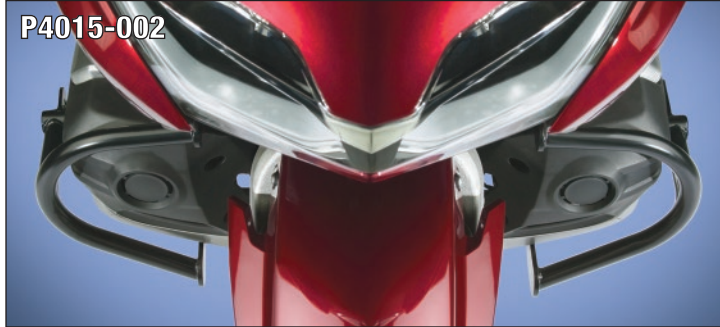

NEW!

COMFORT BARS AND WINDSCREENS FOR GL1800 GOLD WING

COMFORT BARS WITH TWO FINISH OPTIONS

- Attach your favorite footrests with our adjustable mounts that allow upward, rearward or downward positioning
- Or install your favorite accessory (lights, horns, etc.) at any location on the bars
- Constructed from 1.00" (24mm) tubing in your choice of
  - steel with e-coat and black powdercoat finish; or
  - stainless steel with electropolished finish

Optional Footpeg Mounts

BAG#4014-76mm

BAG#4015-76mm

Part No.	Description	Retail
P4014-003	Comfort Bars, Set, Stainless Steel, Electropolished	$499.95
<i>BAG#4014-38mm</i>	<i>Footpeg Mount Brackets, Stainless Steel, Electropolished</i>	<i>$ 36.95</i>
<i>BAG#4014-76mm</i>	<i>Footpeg Mount Brackets, Stainless Steel, Electropolished</i>	<i>$ 39.95</i>
P4015-002	Comfort Bars, Set, Steel, E-Coat, Black Powdercoated	$299.95
<i>BAG#4015-38mm</i>	<i>Footpeg Mount Brackets, Steel, E-Coat and Black Powdercoated</i>	<i>$ 29.95</i>
<i>BAG#4015-76mm</i>	<i>Footpeg Mount Brackets, Steel, E-Coat and Black Powdercoated</i>	<i>$ 32.95</i>